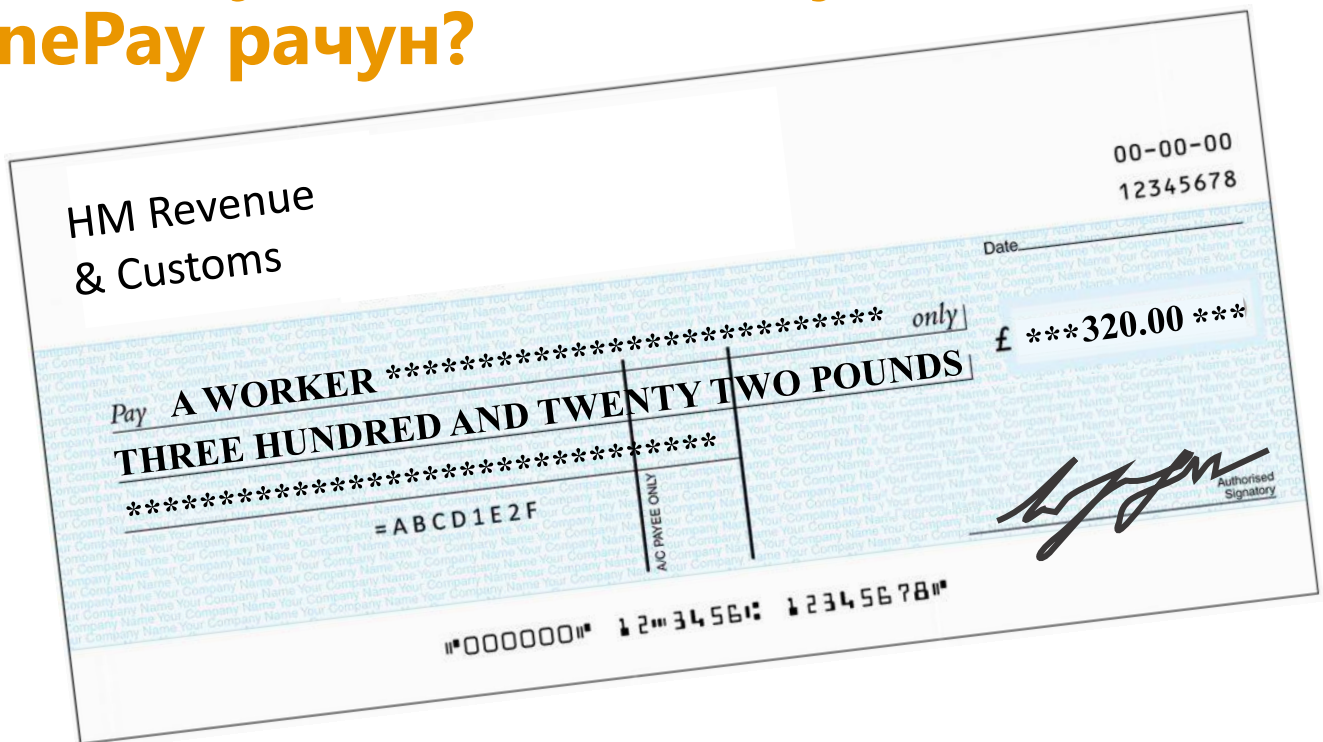

Да ли сте добили чек од HMRC?

Да ли сте знали да чекове од HMRC можете једноставно да уплатите на свој OnePay рачун?

- Напишите своје име и број OnePay клијента на полеђини чека.
- Пошаљите нам га поштом:
OnePay
Mayfield House
Lower Railway Road
Ilkley
LS29 8FL
- За уплату чека на ваш OnePay рачун може да буде потребно до 10 дана.

Serbian

The OnePay card is issued by PSI-Pay Ltd pursuant to a license by Mastercard® International Incorporated. PSI-Pay Ltd is authorised and regulated by the Financial Conduct Authority of the United Kingdom under the Electronic Money Regulations 2011 (register reference 900011) for the issuing of electronic money. Mastercard is a registered trademark, and the circles design is a trademark of Mastercard International Incorporated. Using the OnePay card and account is subject to our terms & conditions that can be viewed and downloaded at <https://www.onepay.co.uk/terms-conditions>.